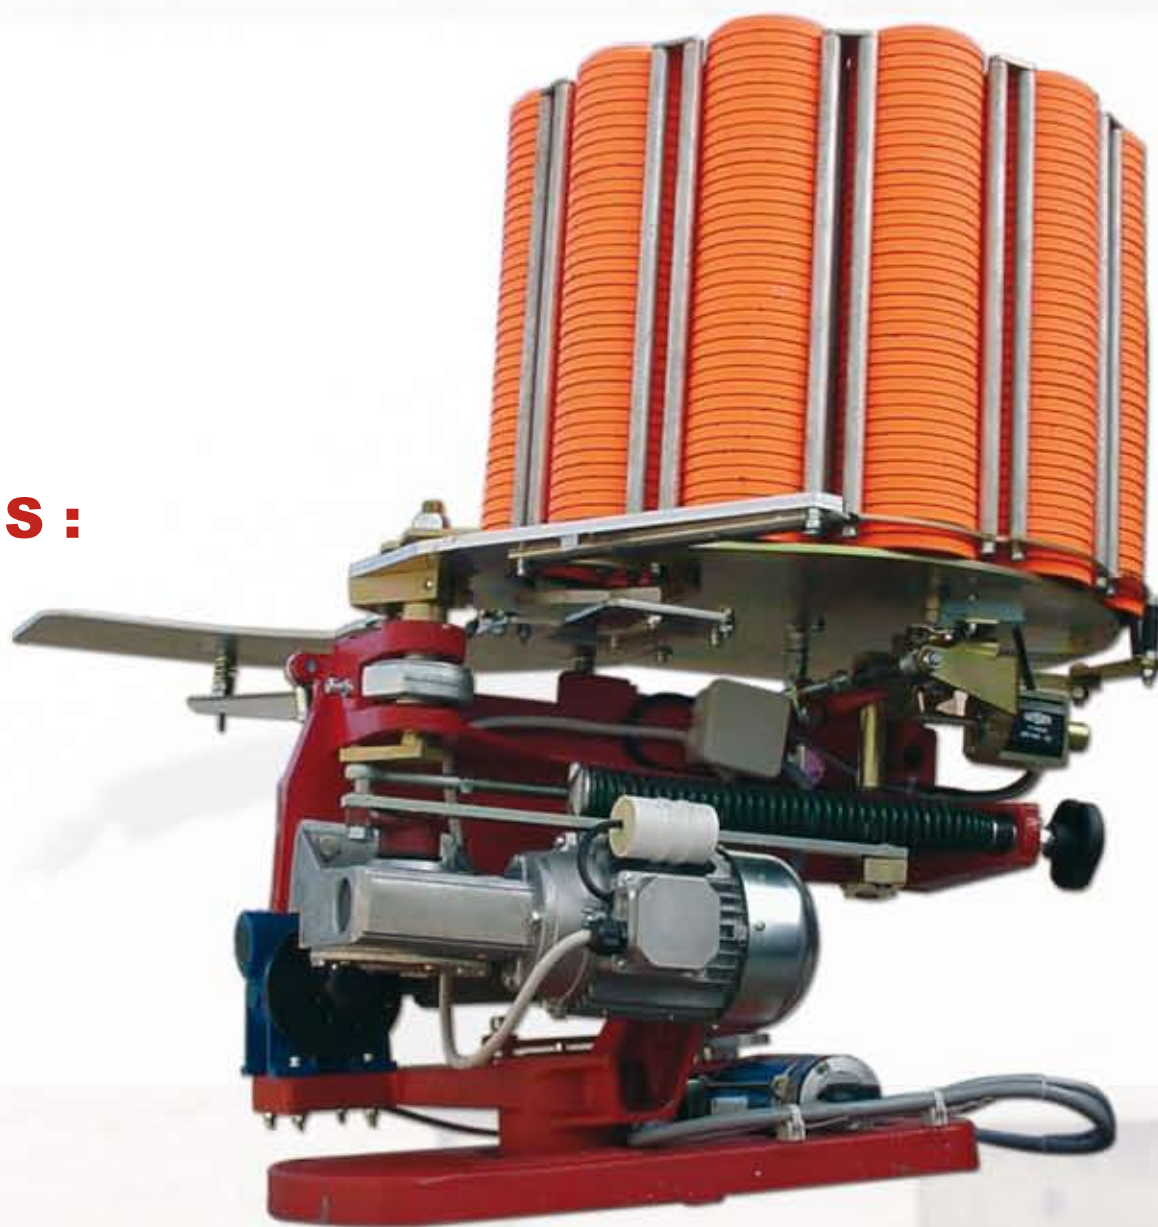

185 TAHLB 12C

- **MAGAZINE :**
 - 12 Columns
- **CLAY CAPACITY :**
 - 400
- **DELIVERED WITH SPRING :**
 - Green or Grey spring
- **SPRING COMPATIBILITY :**
 - All springs
- **THROWING DISTANCE :**
 - Up to 100 M
- **MOVEMENT :**
 - Horizontal and vertical
- **RE-COCKING TIMES :**
 - 1.8 sec
- **SOLENOID :**
 - Yes
- **VOLTAGE :**
 - From 12V to 400 V
- **SPECIFIC OPTION :**
 - Sono pull

- **WEIGHT AND DIMENSIONS :**
 - Height : 1 m
 - Weight : 90 kgs

- **TYPES OF CLAYS :**
 - Laporte 2004 N.G.
 - Standard Competition
 - Flash

Laporte Ball-Trap

357, Allée du Val de Pome - 06410 Biot - France