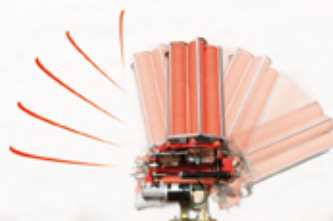

185 PC 6C PRO

- **ALUMINIUM MAGAZINE:**
 - 6 columns
(Knife clay separation system)
- **CLAY CAPACITY:**
 - 400 Standard Clays
- **DELIVERED WITH SPRING:**
 - Green or Grey Spring
- **SPRING COMPATIBILITY:**
 - All springs
- **THROWING DISTANCE:**
 - Up to 100 M
- **MOVEMENT :**
 - Fixed
- **RE-COCKING TIMES:**
 - 1.8 sec
- **VOLTAGE:**
 - 12V to 400V

New electro-mecanic Box integrated directly in the Frame.
(Available in 12V only)

- **WEIGHT AND DIMENSIONS:**
 - Height: 1,20 m
 - Weight: 60 kgs
- **TYPE OF CLAYS:**
 - Laporte 2004 N.G.
 - Standard Compétition
 - Flash

**EXTREMELY PRECISE
TRAJECTORY**

DESCENDING CLAY
(EXCLUSIVE TO LAPORTE)

**RAPID AND EASY
ADJUSTMENT OF
THE TILTING BASE**

LIGHTWEIGHT

**3 YEARS
WARRANTY
ON TRAP**

**NEW
TILTING
BASE
INCLUDED**

LAPORTE BALL-TRAP